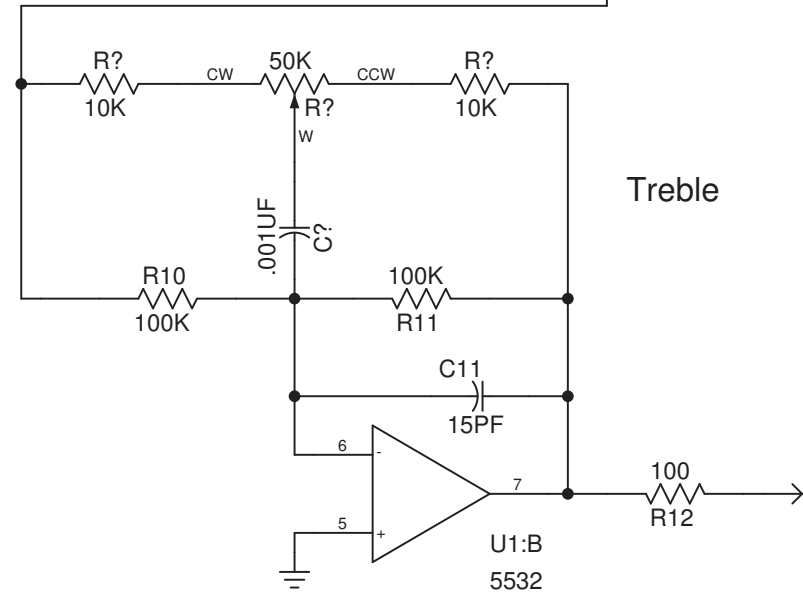

Bass

Treble

<http://www.dibsplace.com/design/dcircats.html>

Title		Shelving Tone Controls	
Filename		DIBs Electronic Design	
Date	Wed Sep 26 2007	Drawn by	DIB
Filename	TONECTL.S01	Sheet	1 of 1