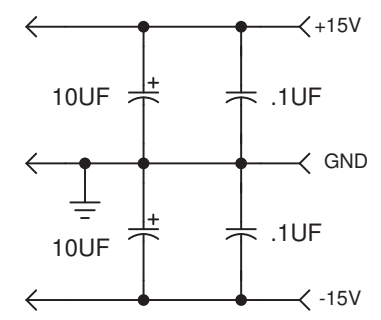

Bass

Treble

<http://www.dibsplace.com/design/dcircats.html>

Title		Shelving Tone Controls	
Filename		DIBs Electronic Design	
Date	Wed Sep 26 2007	Drawn by	DIB
Filename	TONECTL.S01	Sheet	1 of 1